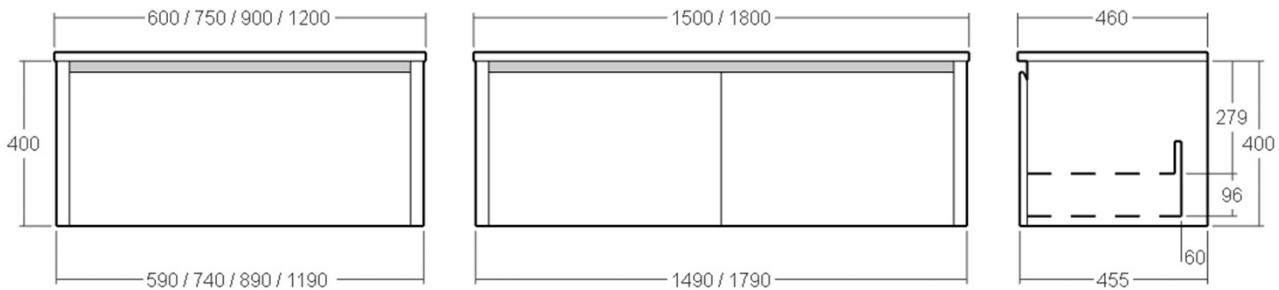

Features & Inclusions

Configuration:

600-1200: Single Drawer

1500-1800: Two Drawers

Mounting: Wall Hung

Finish: American Oak, Blackwood, Stringy Bark or Tasmanian Oak solid timber

Opening: Shark-Nose Fingerpull

Closing: Soft Close

Other: Curved timber sides

Specifications

Depth: 460mm

Height: 400mm (excl. benchtop thickness)

Benchtop					1500		1800	
	600	750	900	1200	Single	Double	Single	Double
No Top	\$2,894	\$3,154	\$3,420	\$3,927	\$4,442	\$4,743	\$5,215	\$5,604
	ED6	ED7	ED9	ED12	ED151	ED152	ED181	ED182
20mm Caesarstone (M1,M2 Standard and Deluxe Colours)	\$3,405	\$3,711	\$4,023	\$4,621	\$5,226	\$5,580	\$6,136	\$6,593
	ED6S	ED7S	ED9S	ED12S	ED15S1	ED15S2	ED18S1	ED18S2
20mm Caesarstone Supernatural (M3 Supernatural Colours)	\$3,745	\$4,082	\$4,425	\$5,083	\$5,749	\$6,138	\$6,749	\$7,252
	ED6SN	ED7SN	ED9SN	ED12SN	ED15SN1	ED15SN2	ED18SN1	ED18SN2
12-30mm Corian Glacier White	\$3,708	\$4,041	\$4,381	\$5,032	\$5,691	\$6,076	\$6,682	\$7,180
	ED6CGW	ED7CGW	ED9CGW	ED12CGW	ED15CGW1	ED15CGW2	ED18CGW1	ED18CGW2
12-30mm Corian Colours	\$4,120	\$4,490	\$4,868	\$5,591	\$6,324	\$6,752	\$7,424	\$7,977
	ED6CRC	ED7CRC	ED9CRC	ED12CRC	ED15CRC1	ED15CRC2	ED18CRC1	ED18CRC2
Solid Timber	\$4,307	\$4,694	\$5,089	\$5,845	\$6,611	\$7,058	\$7,762	\$8,340
Tasmanian Oak	ED6T1	ED7T1	ED9T1	ED12T1	ED15T11	ED15T12	ED18T11	ED18T12
Blackwood	ED6T3	ED7T3	ED9T3	ED12T3	ED15T31	ED15T32	ED18T31	ED18T32
Stringy Bark	ED6TSB	ED7TSB	ED9TSB	ED12TSB	ED15TSB1	ED15TSB2	ED18TSB1	ED18TSB2
American Oak	ED6TAO	ED7TAO	ED9TAO	ED12TAO	ED15TAO1	ED15TAO2	ED18TAO1	ED18TAO2
Corian Integrated Bowl - Glacier White 12mm, 50mm or 100mm Thickness	\$4,079	\$4,445	\$4,819	\$5,535	\$6,261	\$6,684	\$7,350	\$7,897
	ED6CIBW	ED7CIBW	ED9CIBW	ED12CIBW	ED15CIBW1	ED15CIBW2	ED18CIBW1	ED18CIBW2
Corian Integrated Bowl - Colour 12mm, 50mm or 100mm Thickness	\$4,532	\$4,939	\$5,355	\$6,150	\$6,956	\$7,427	\$8,167	\$8,775
	ED6CIBC	ED7CIBC	ED9CIBC	ED12CIBC	ED15CIBC1	ED15CIBC2	ED18CIBC1	ED18CIBC2